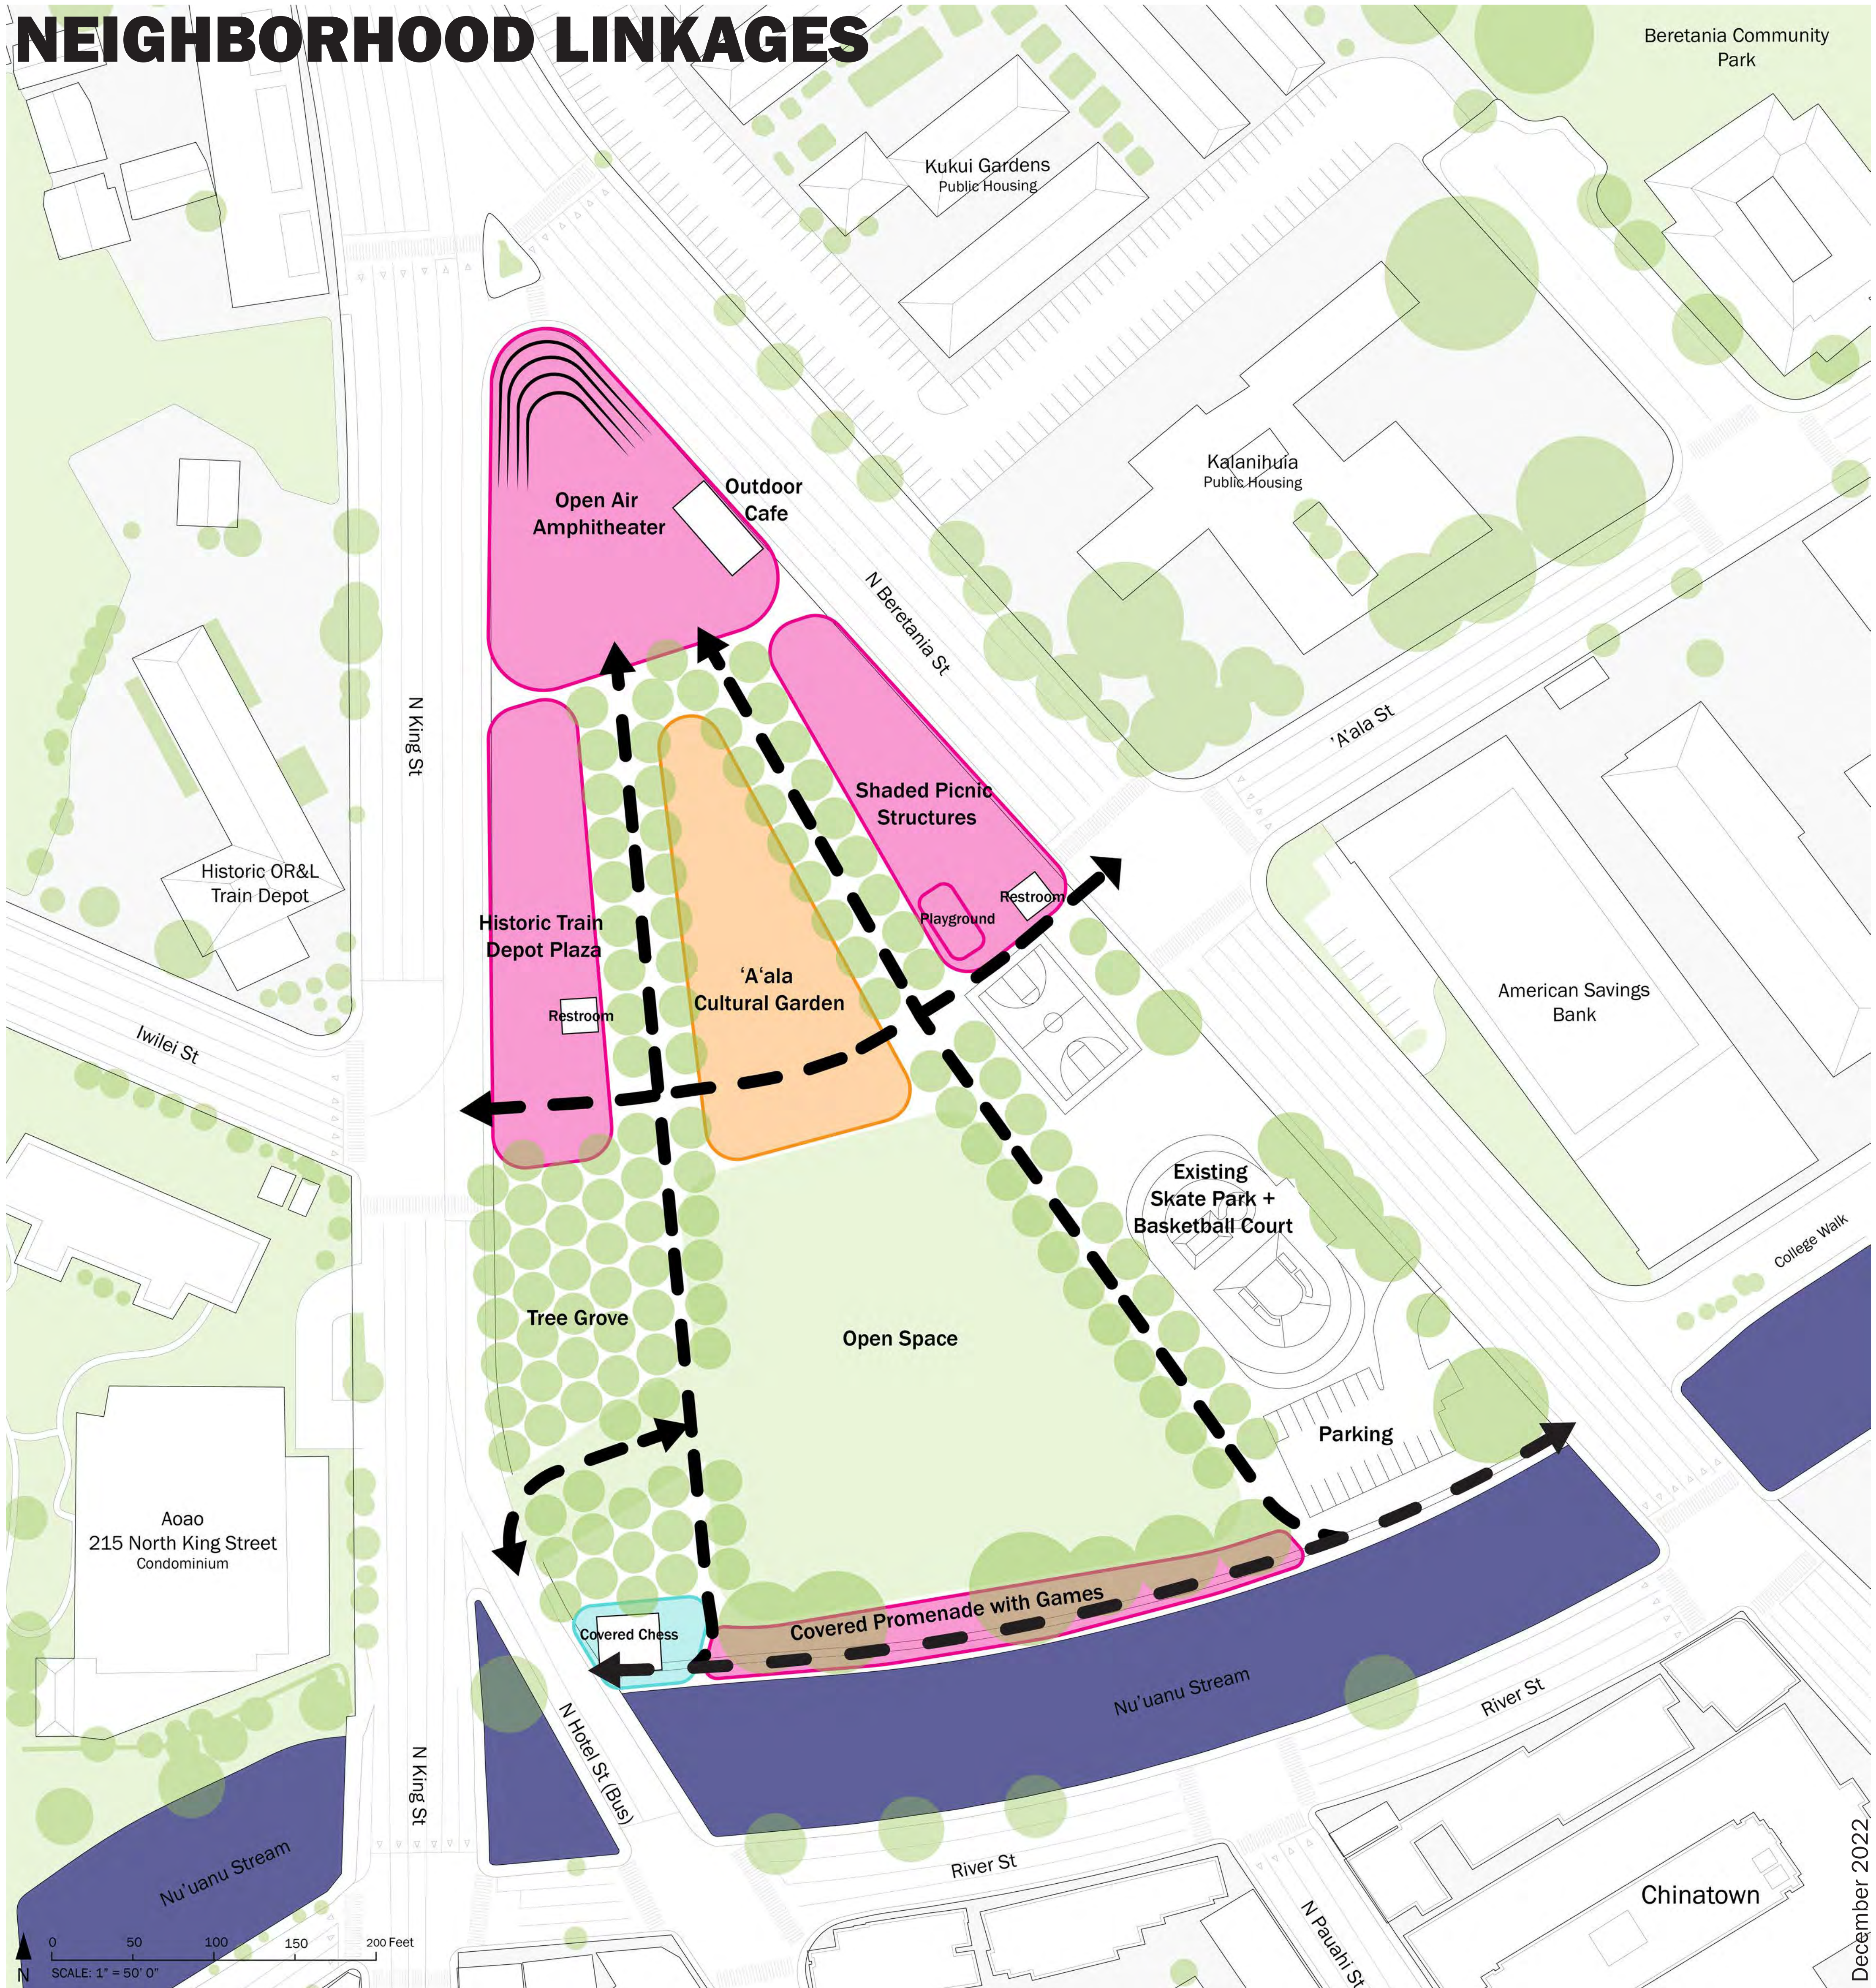

A stream bed is transformed to be an active gathering space

Cheonggyecheon Stream in Seoul, South Korea

Parks with a variety of recreational programs and activities invite use by all

Boeddeker Park and Clubhouse in San Francisco, California
Image Source: shorturl.at/DEGR4

Community Stewardship

Neighborhood Linkages

Recreation + Culture

'A'ala Park | Concept Sketch 3

Community Participatory Proof-of-Concept Design

NEIGHBORHOOD LINKAGES

- Neighborhood Linkages
- Recreation + Culture
- Community Stewardship
- Proposed Circulation
- Proposed Buildings

This concept prioritizes reestablishing 'A'ala Park as a prominent place of gathering and connection to nearby businesses and residences. A new east-west pedestrian pathway defines clear access and is anchored by the 'A'ala Cultural Garden, a gathering space to celebrate the multicultural history of the 'A'ala neighborhood, and a large plaza along N King St to commemorate 'A'ala Park's connection to the historic OR&L Train depot.