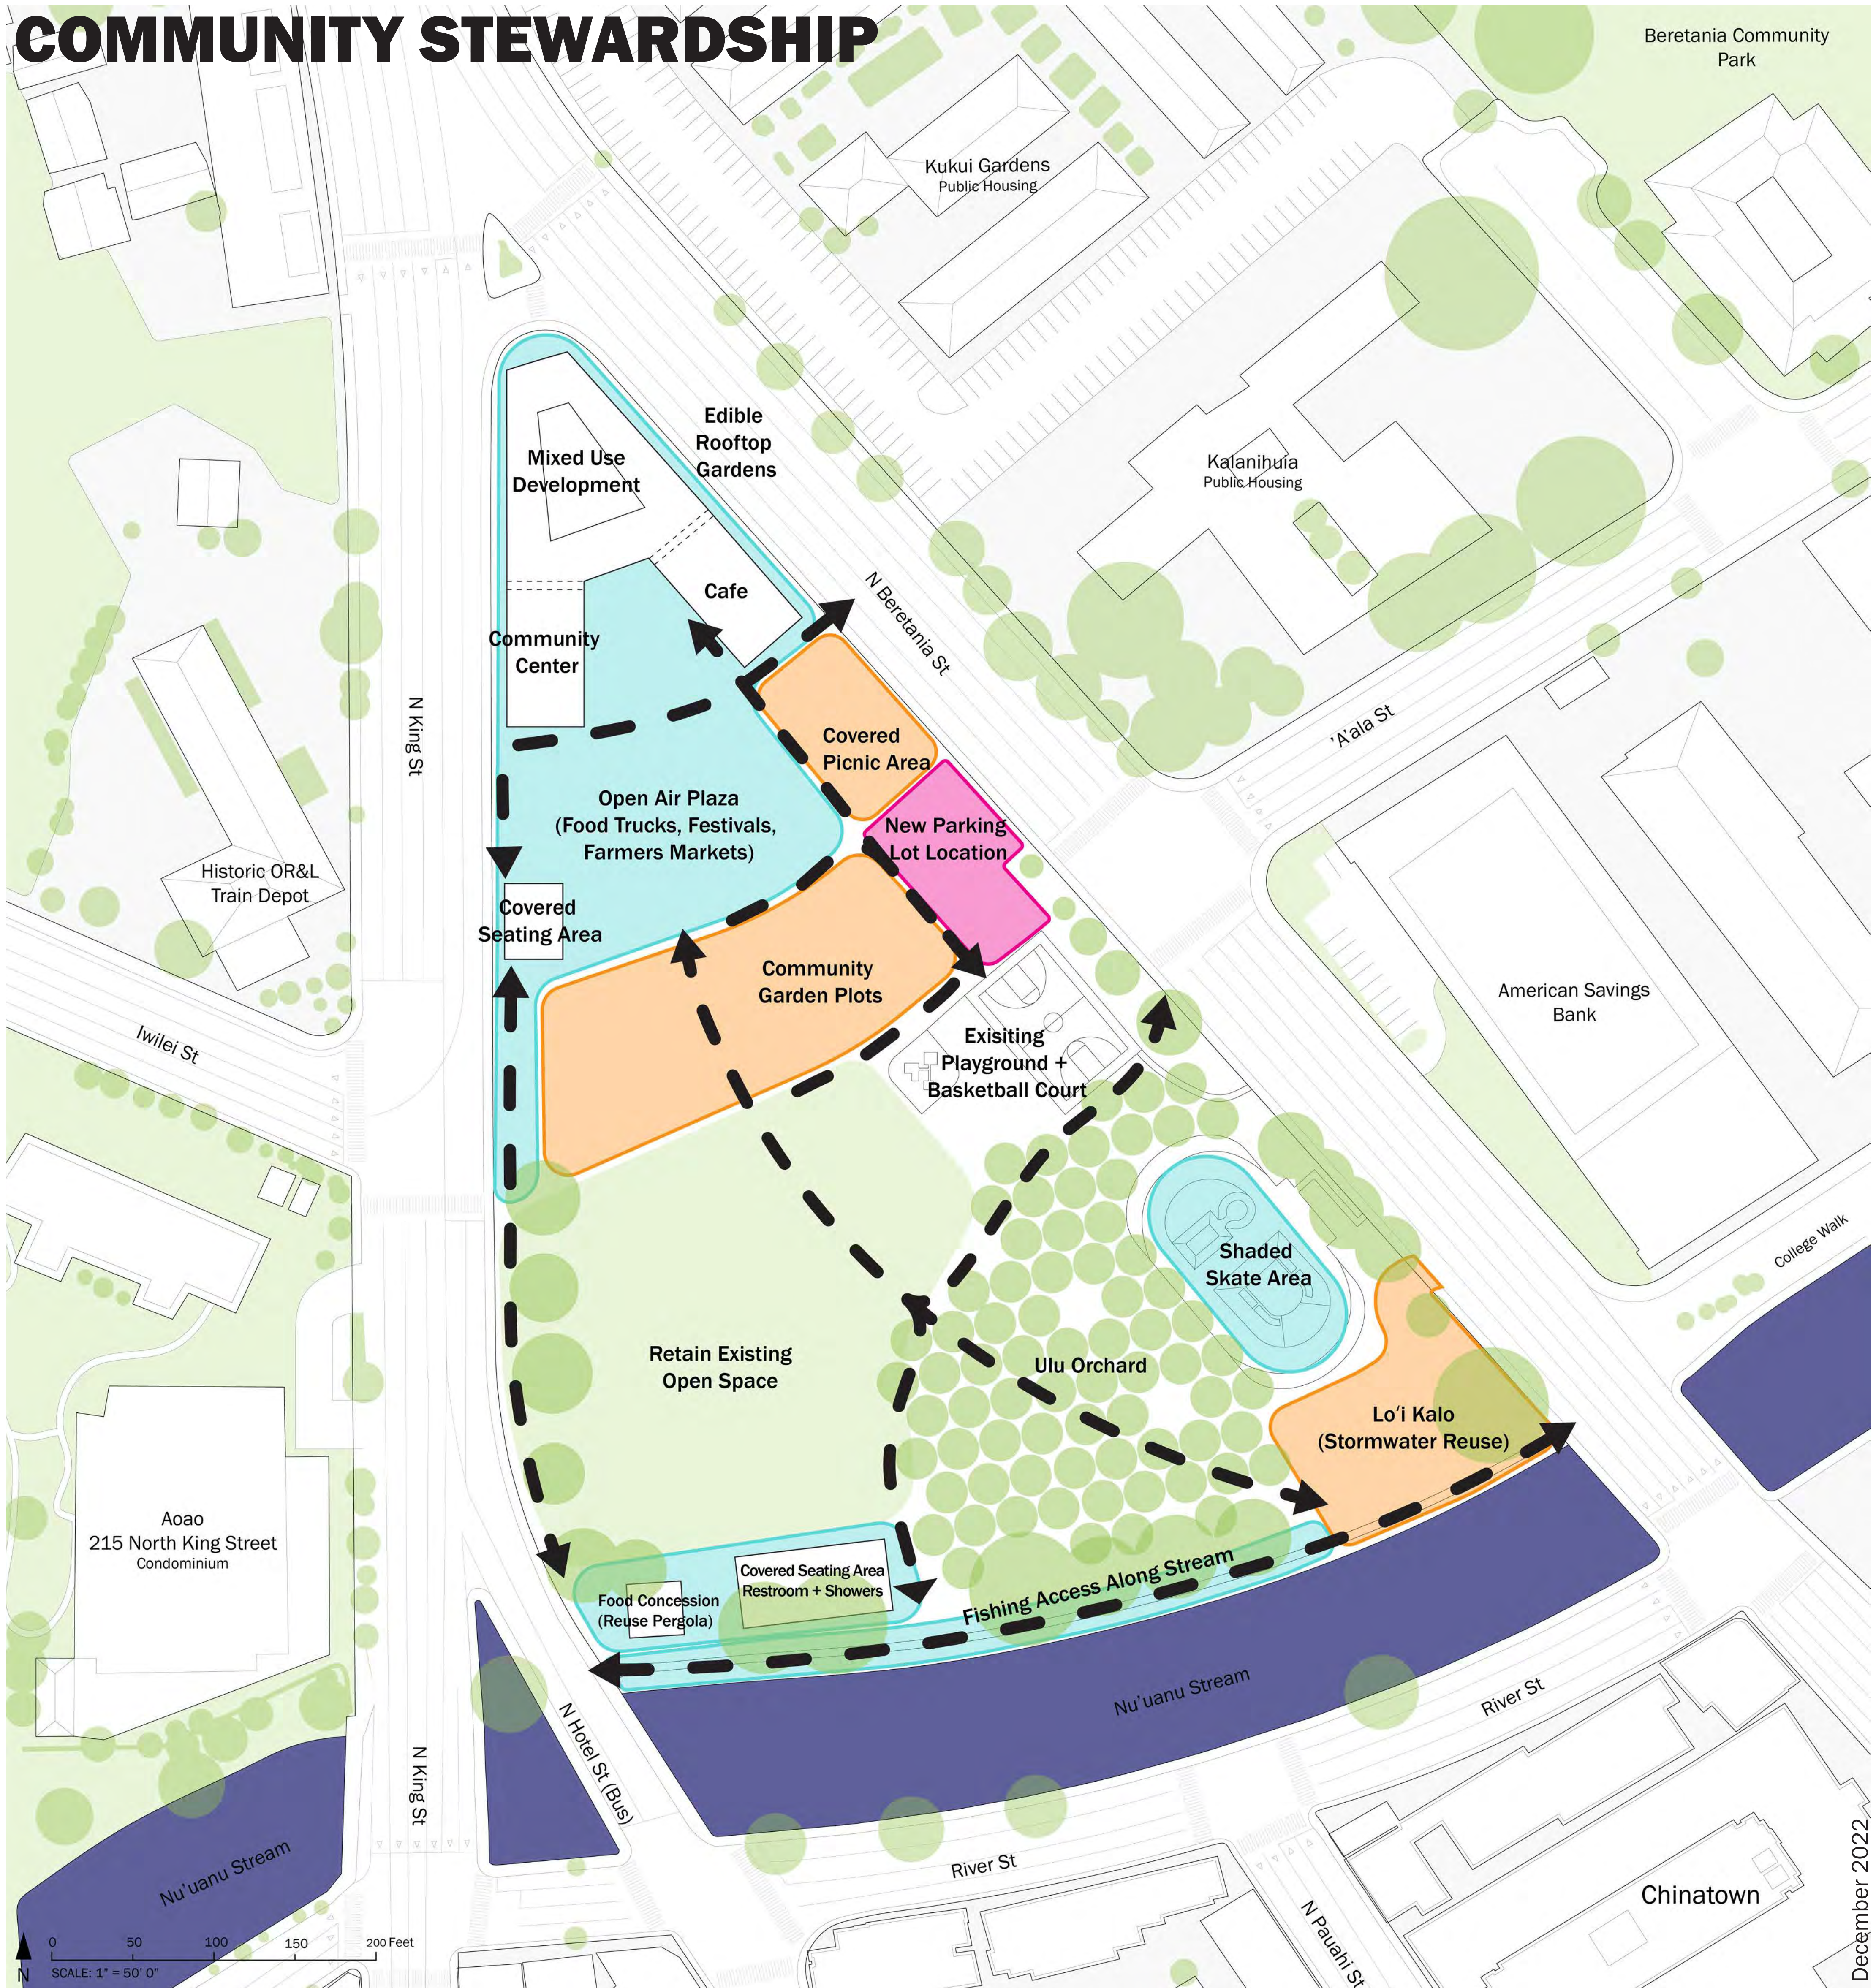

'A'ala Park | Concept Sketch 1

Community Participatory Proof-of-Concept Design

COMMUNITY STEWARDSHIP

- Neighborhood Linkages
- Community Stewardship
- Recreation + Culture
- Proposed Circulation
- Proposed Buildings

This concept focuses on activating 'A'ala Park through programs that directly support the 'A'ala community, including a multi-story mixed use community center adjacent to a large plaza capable of hosting various events. Additional key programs and design features include an ulu orchard, community garden plots, and lo'i kalo to collectively recapture the cultural history of 'A'ala as a place of food production.