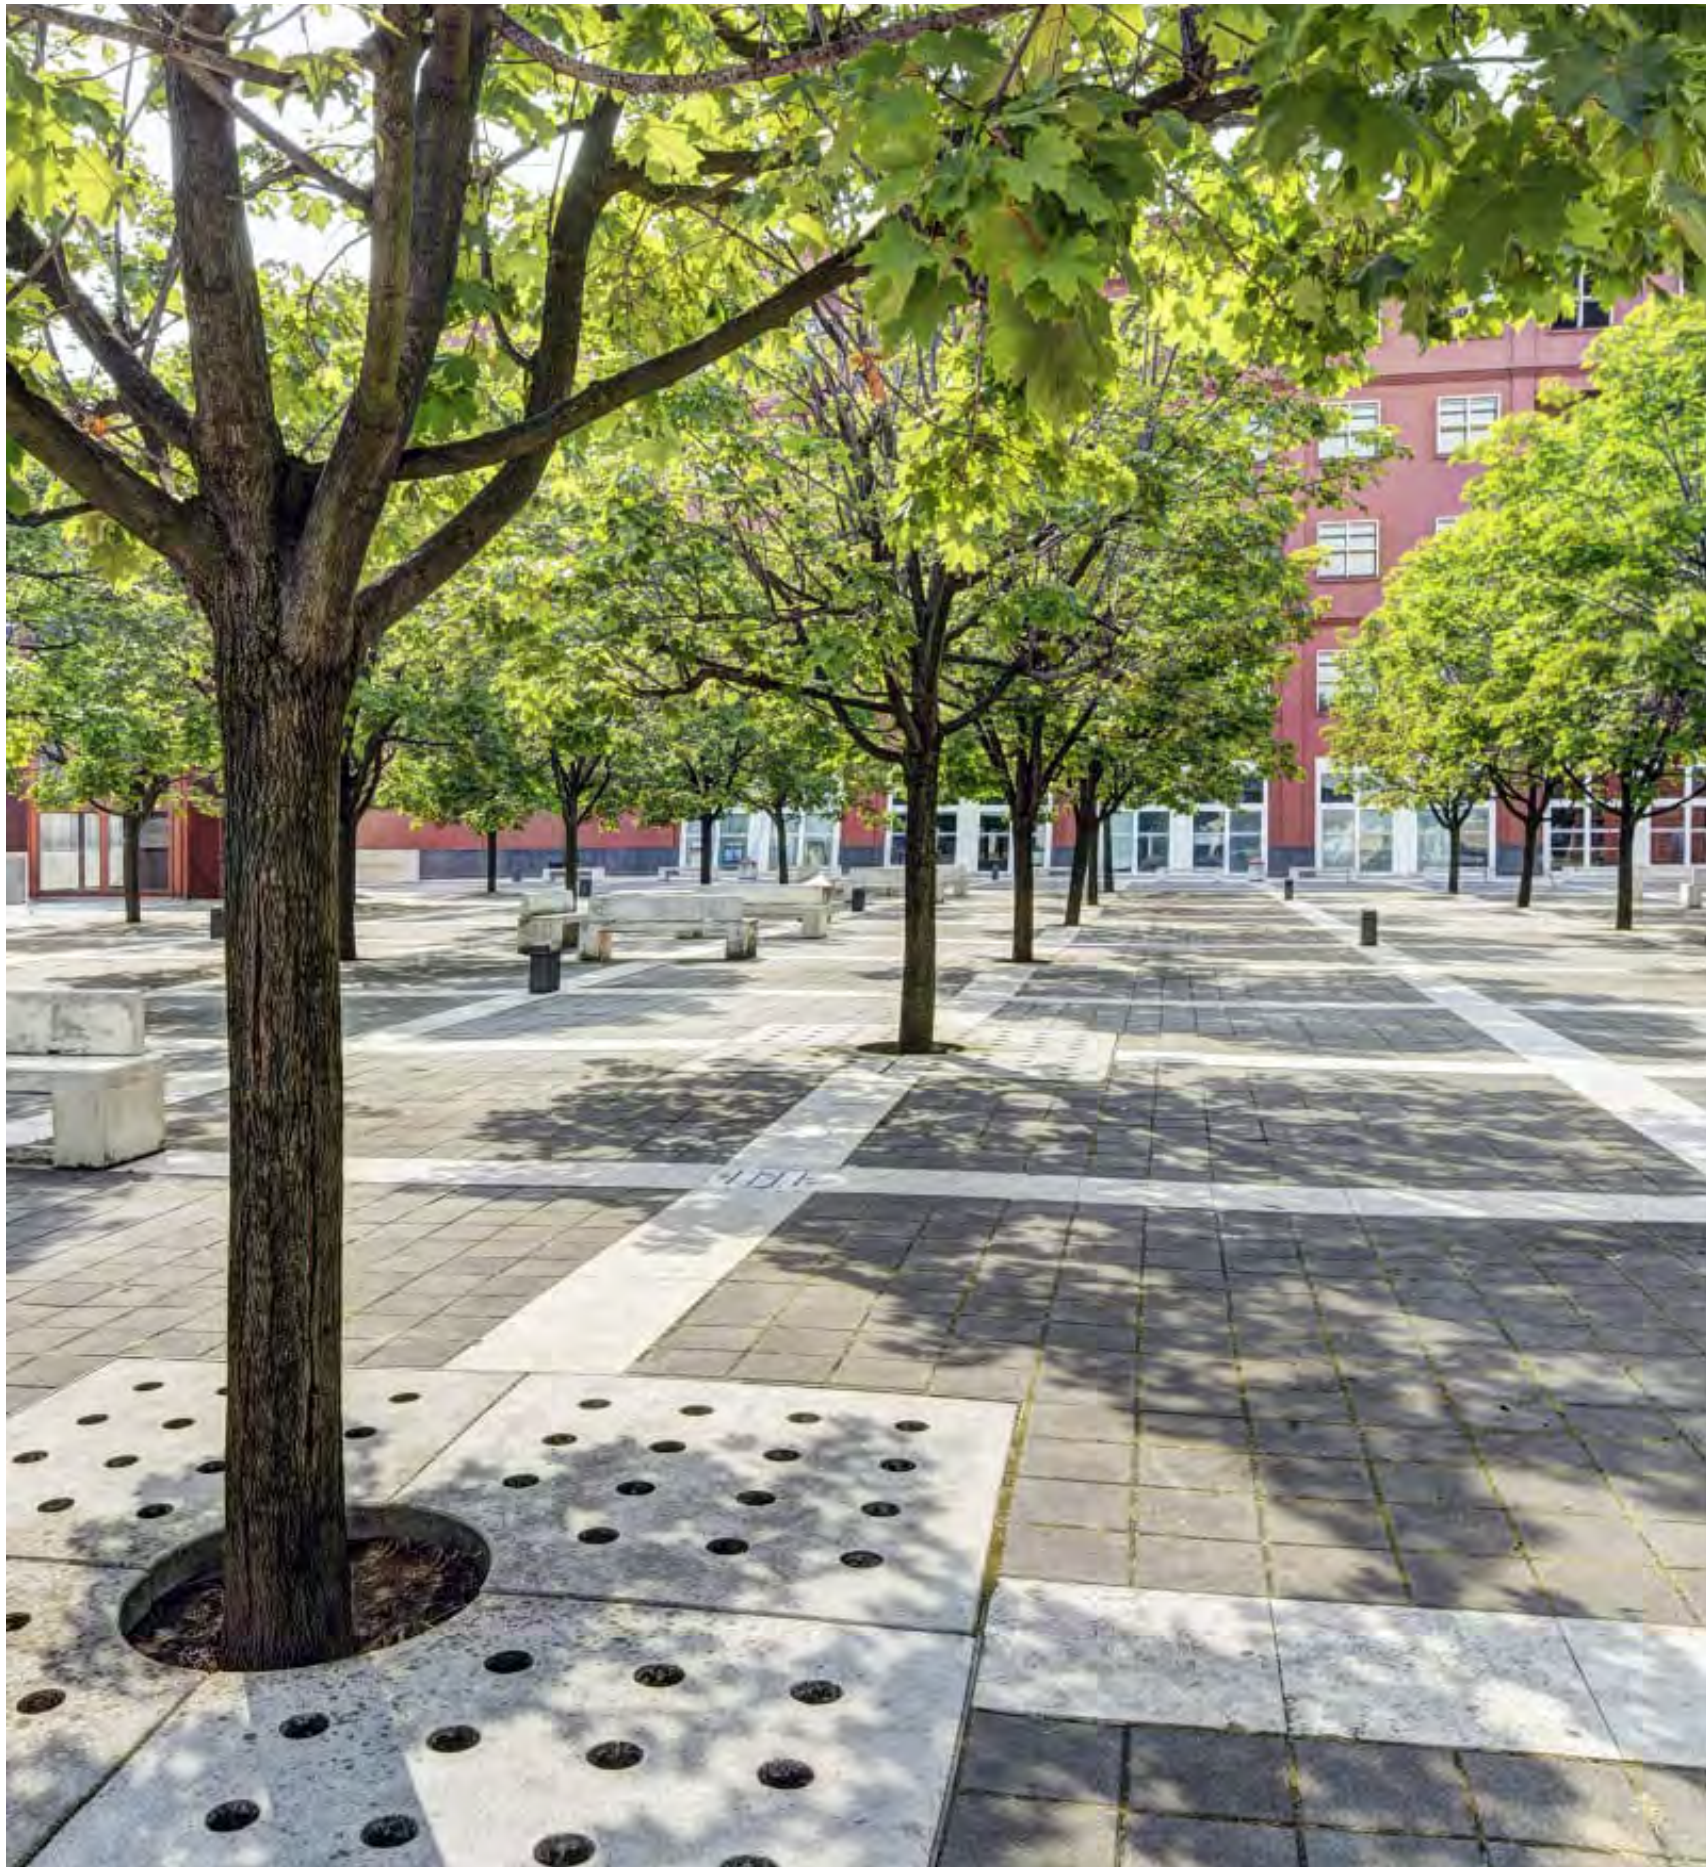

'A'ala Park | Concept Sketch 1

Community Participatory Proof-of-Concept Design

COMMUNITY STEWARDSHIP

- Neighborhood Linkages
- Community Stewardship
- Recreation + Culture
- Proposed Circulation
- Proposed Buildings

This concept focuses on activating 'A'ala Park through programs that directly support the 'A'ala community, including a multi-story mixed use community center adjacent to a large plaza capable of hosting various events. Additional key programs and design features include an ulu orchard, community garden plots, and lo'i kalo to collectively recapture the cultural history of 'A'ala as a place of food production.

'A'ala Park | Community Stewardship

Example Projects Illustrating Design Ideas

Trees planted in a grid formation define a space

Pia Bicocca in Milano, Italy
Image Source: shorturl.at/rwFRW

Community gardens educate and promote healthy lifestyles