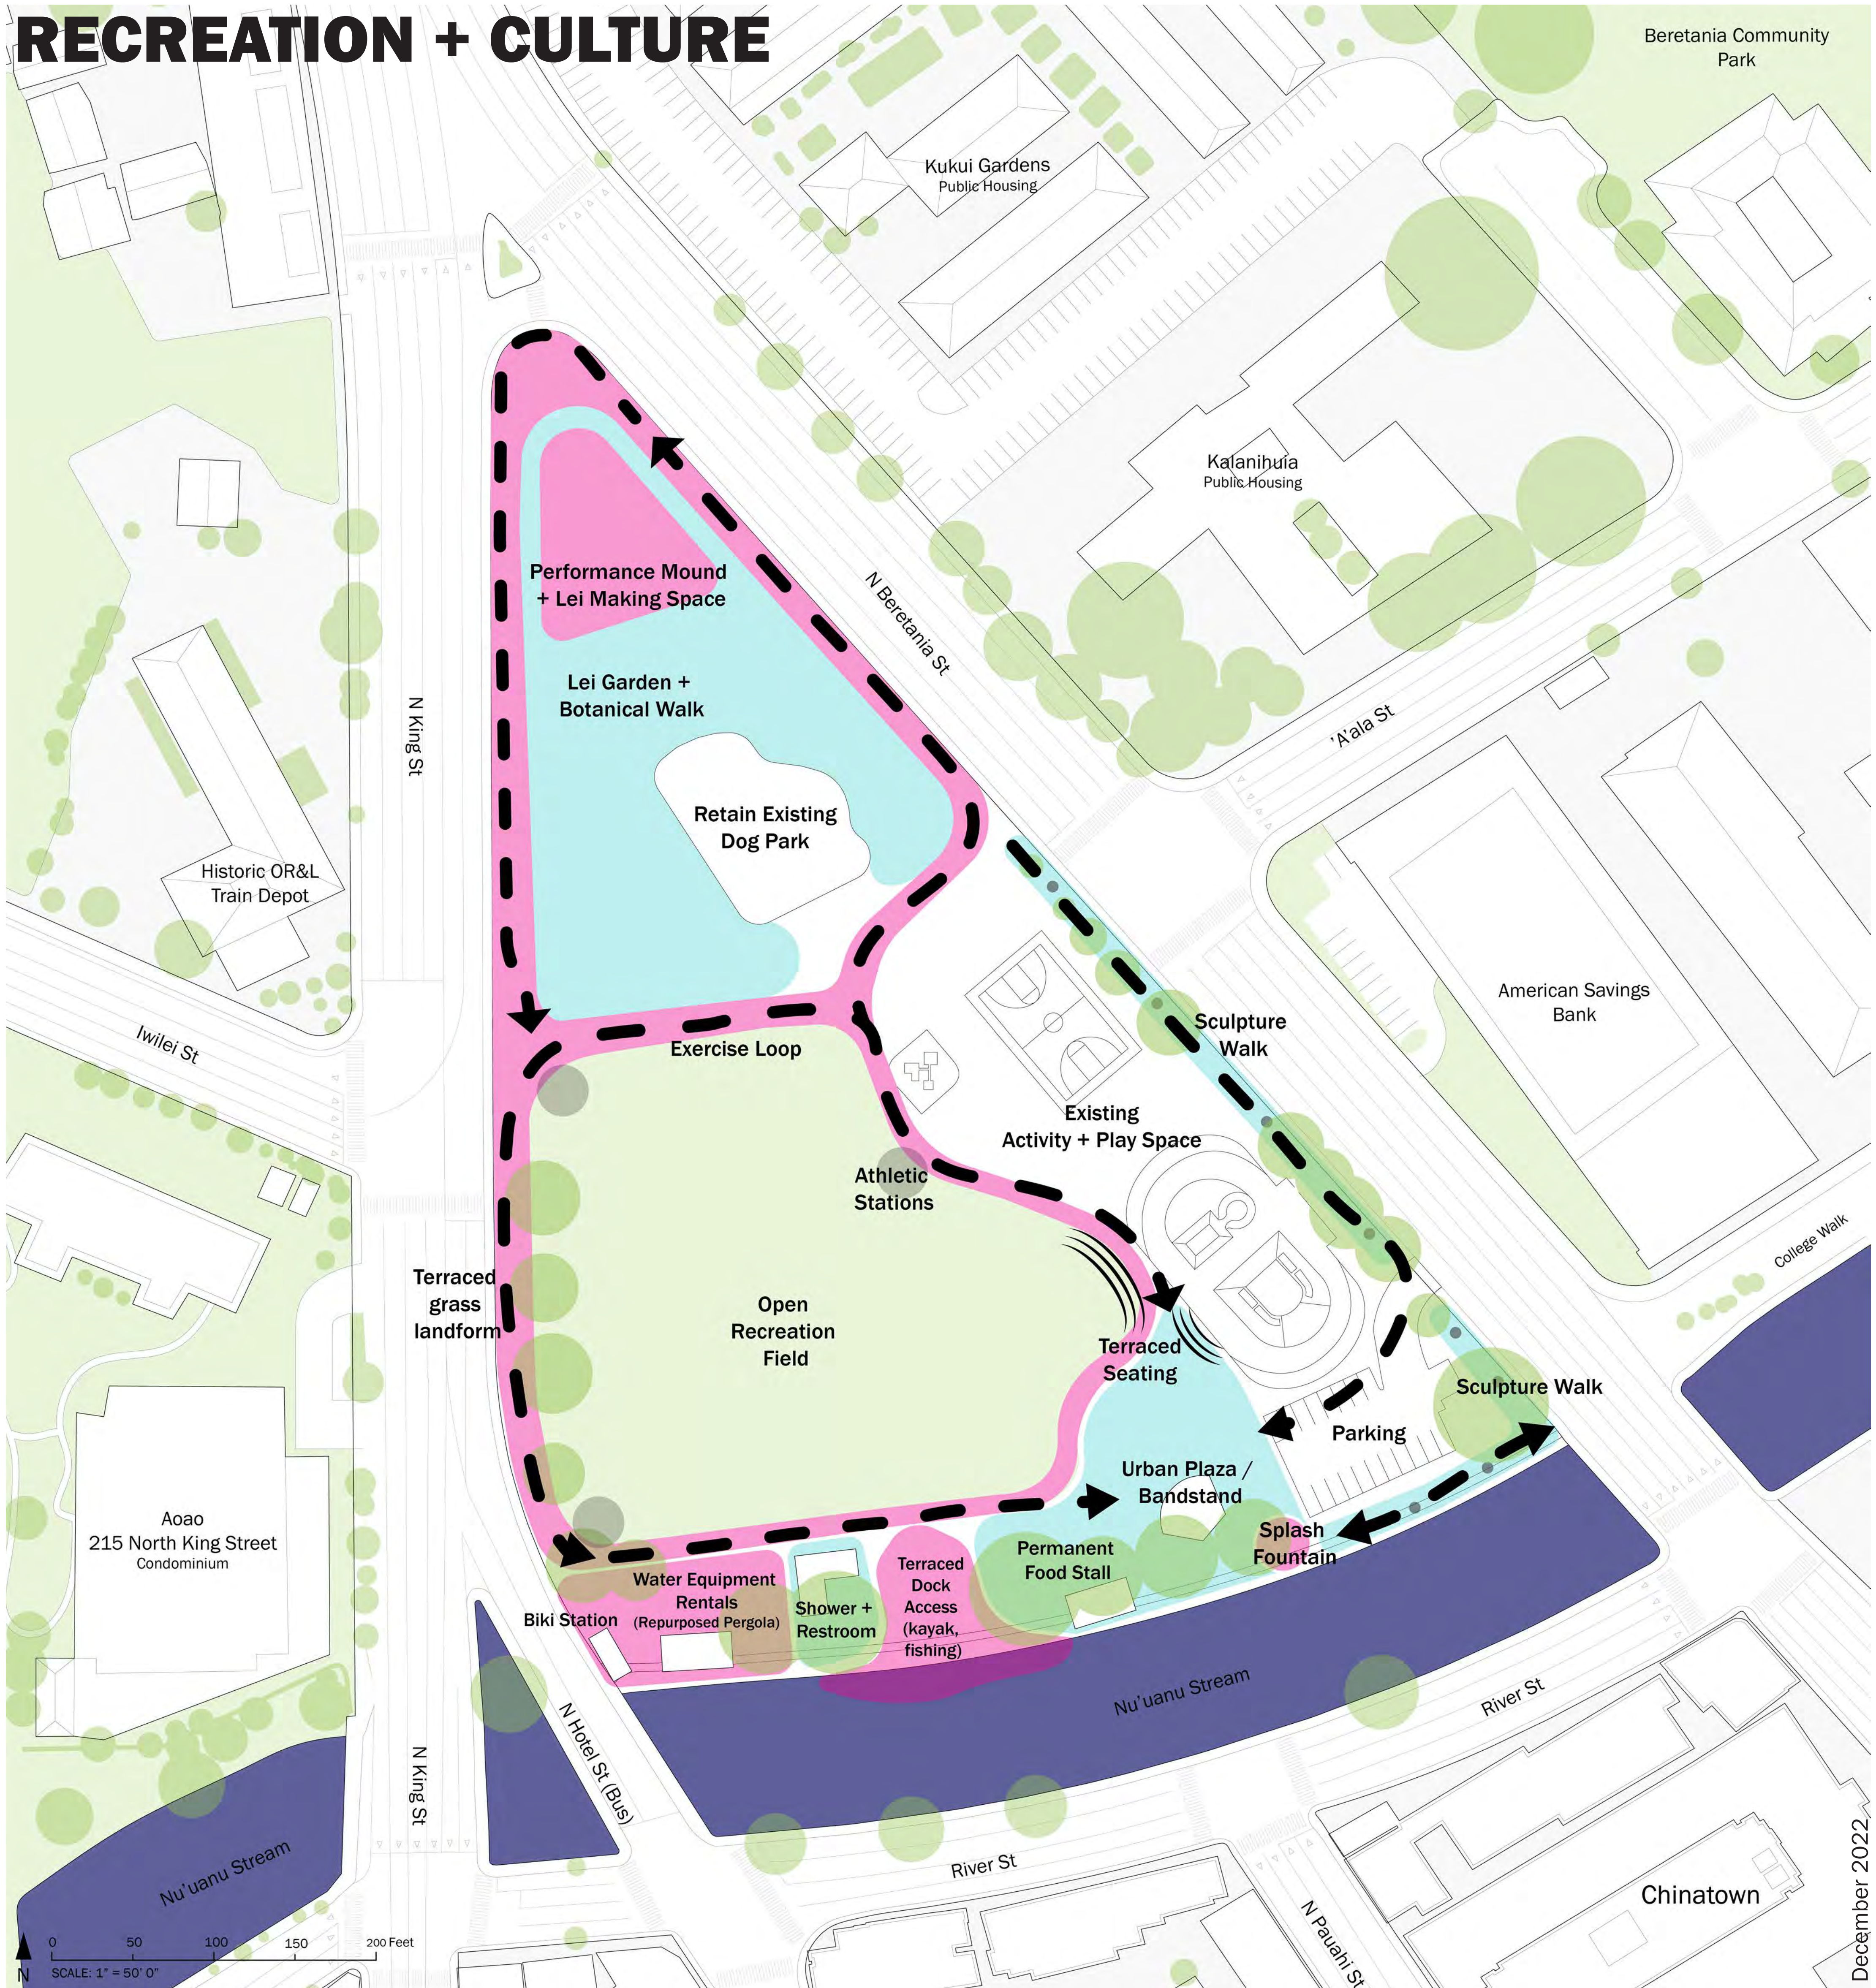

Community Stewardship

Neighborhood Linkages

Recreation + Culture

'A'ala Park | Concept Sketch 2

Community Participatory Proof-of-Concept Design

RECREATION + CULTURE

- Neighborhood Linkages
- Recreation + Culture
- Proposed Buildings
- Community Stewardship
- Proposed Circulation

This concept promotes access to land and water recreational opportunities by providing a walking loop with exercise stations and access to Nu'uaniu stream for kayak and canoe activities. A lei garden wrapping around the north end of the park provides a colorful and fragrant backdrop for the 'A'ala community and cultural events that take place on the performance mound.